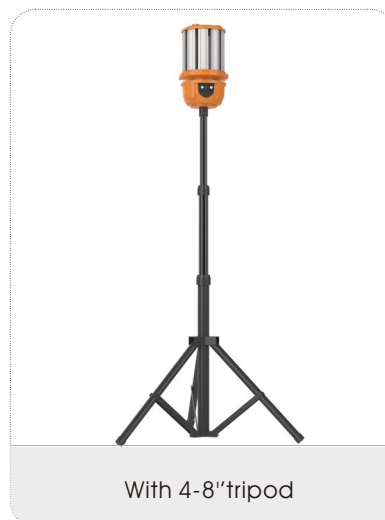

DATA SHEET

Power	50W
Model	BB-HJD-50W-Q3
Luminous Flux	Mode1: 7500lm$\pm$10%; Mode2: 4000lm$\pm$10%; Mode3: 2000lm$\pm$10%
Dimensions (Lamps)	$\varnothing$165X428mm
Net weight	2.2kg
Luminous Efficacy	$\geq$150lm/w
Voltage	100-277VAC50/60Hz
CCT	2700K SW / 3000K WW / 4100K NW / 5000K DW / 5700K CW / 6500K SCW
CRI	80+
Battery capacity	14.8V/7800mAh
USB output	5V/2A
Charging time	8H
Life Span	50,000 hours at 25°C
Operation Temp.	-40 to +45°C
Driver	Internal Power Supply.
Light Source	2835 SMD LED
Beam Angle	360° or 180°
Cover	Transparent cover(default)
Lamp Base	1.Lifting hook;2.Lifting ring 3.With 4-8"tripod
PF	>0.95
Warranty	5Years

► Usage