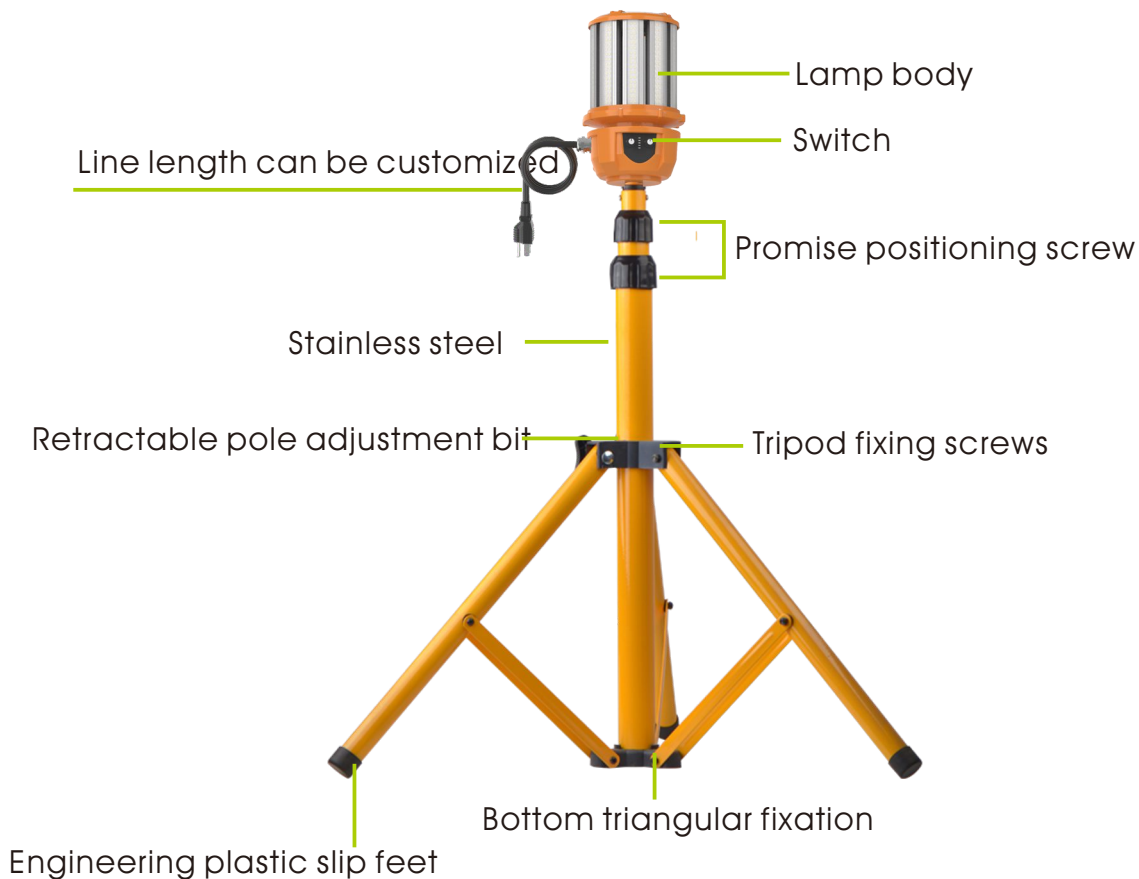

- **Detachable power cord**

The power cord is detachable. There is a charging port on the fixture, which can unplug the power cord when using the built-in battery. It is more convenient for mobile use. And there is also a USB power output port on the fixture, you can charge mobile electronic products.

- **Knob switch function**

The left knob mainly controls the light mode like 360°/180°/spotlight/warnlight mode, the right knob mainly controls the product switch and brightness, and the power capacity can be checked in the middle of the knobs.

- **Different usages**

Portable with your hands, hanging with hook, hanging with eyebolt, tripod stand for options

DATA SHEET

Power	50W
Model	BB-HJD-50W-Q3
Luminous Flux	Mode1: 7500lm \pm 10%; Mode2: 4000lm \pm 10%; Mode3: 2000lm \pm 10%
Dimensions (Lamps)	\varnothing 165X428mm
Net weight	2.2kg
Luminous Efficacy	\geq 150lm/w
Voltage	100-277VAC50/60Hz
CCT	2700K SW / 3000K WW / 4100K NW / 5000K DW / 5700K CW / 6500K SCW
CRI	80+
Battery capacity	14.8V/7800mAh
USB output	5V/2A
Charging time	8H
Life Span	50,000 hours at 25°C
Operation Temp.	-40 to +45°C
Driver	Internal Power Supply.
Light Source	2835 SMD LED
Beam Angle	360° or 180°
Cover	Transparent cover(default)
Lamp Base	1.Lifting hook;2.Lifting ring 3.With 4-8"tripod
PF	>0.95
Warranty	5Years

▶ Plug

Plug can be optional as required ,Please contact sales.

▶ Tripod Stand

Tripod stand is optional(Adjustable height 0.6m~1.6m).

Customers can choose according to their needs.If necessary, please contact sales.