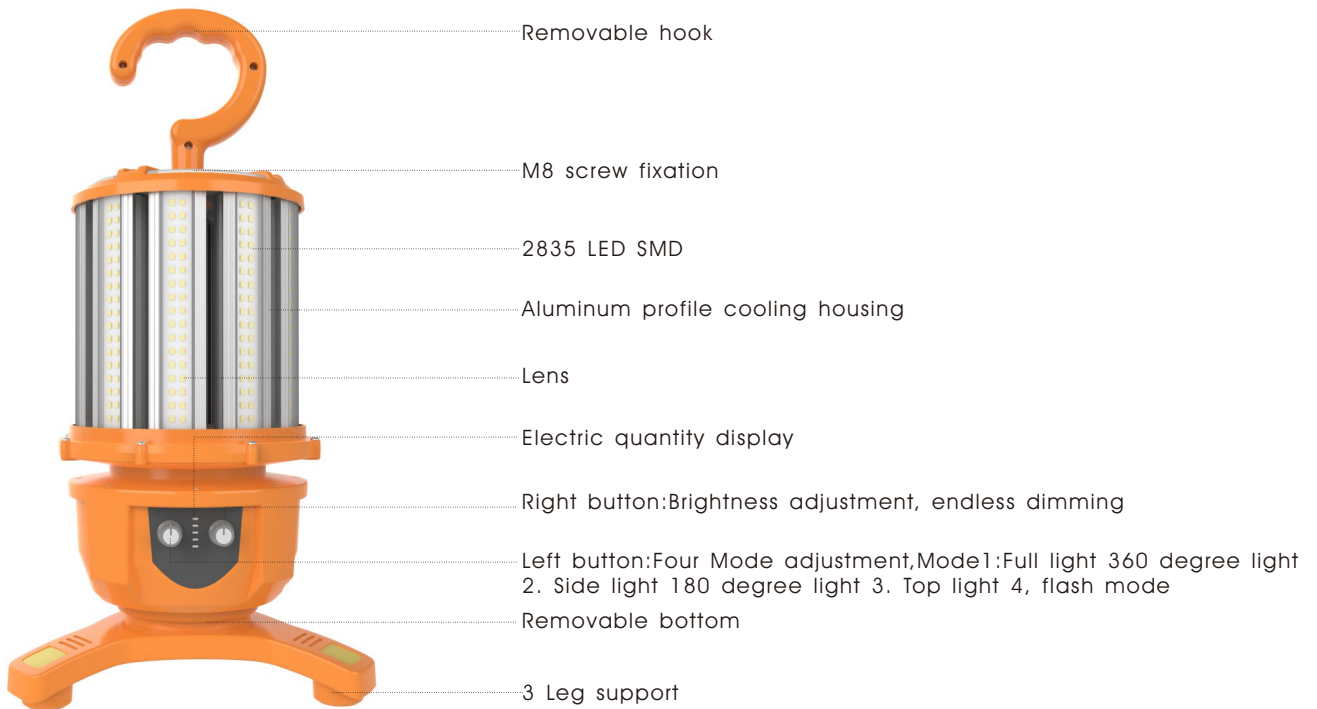

▶ Detail

FRONT