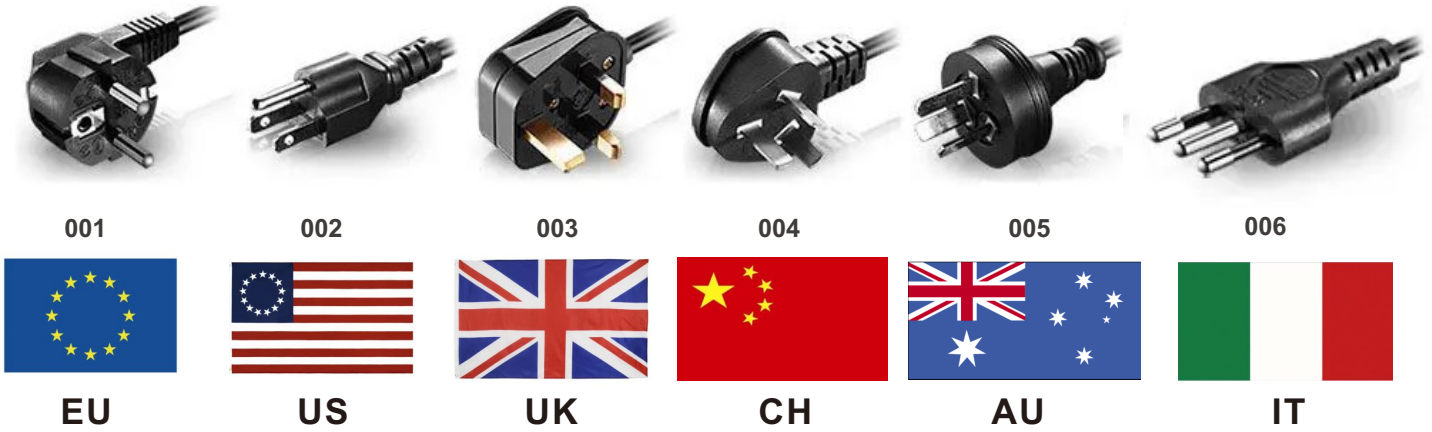

▶ Plug

Plug can be optional as required ,Please contact sales.