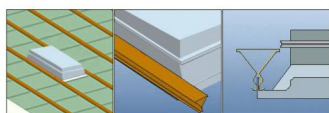

► Installation diagram

With edge for clipping onto keel

With spring buckle for clipping onto ceiling

Installation Instructions

1. Remove the aluminum gusset plate of the integrated chandelier, The height of this lamp is 80mm, Please ensure that the reserved ceiling height is greater than 90mm.

2. Connect the power cord, the test lamp can turn on the light normally and remote control. Then the lamp is stuck into the triangular keel, and no other accessories are required after it is firm.

Installation Instructions

1. Cut a hole in the ceiling according to the size specified in the table below. The lamp body is 80mm in height, and an additional 90mm space should be reserved above the suspended ceiling.

2. Connect the power cord and test the lamp to see if it can light up properly and if the remote control can control it. Then embed the lamp into the cut hole, secure it firmly, and no additional accessories are needed.

The luminaires are intended for indoor use

All the operations must be in the condition of power off

► Package

Item	Packaging	Carton Size(cm)	G.W
45x45cm	1pc/CTN	53*53*11	2.8kg
60x30cm	1pc/CTN	68*38*11	2.7kg
60x60cm	1pc/CTN	68*68*11	4.2kg
90x45cm	1pc/CTN	980*53*11	4.3kg
120x30cm	1pc/CTN	128*38*11	4.5kg
120x60cm	1pc/CTN	128*68*11	7.2kg