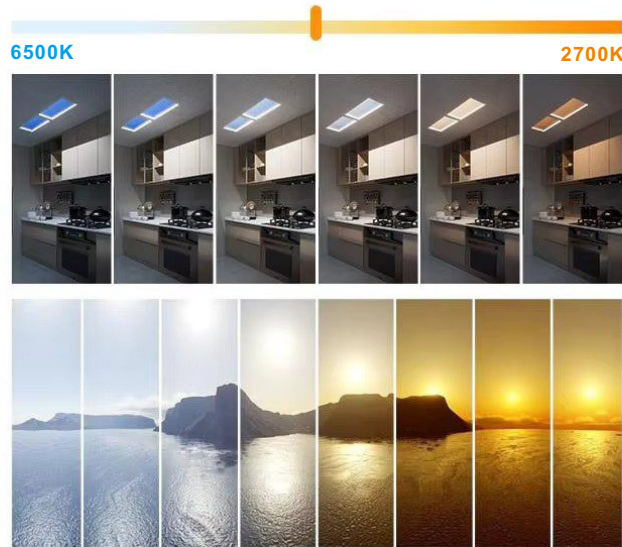

- Skylight can replicate the color of the daytime automatically from 2700K-6500K when you set "circadian rhythm" on Tuya app.

Biorhythm Intelligent adjustment

Simulate the change of the sky for a day
From early spring to midsummer,
from sunrise to sunset

App control
Smart Tuya