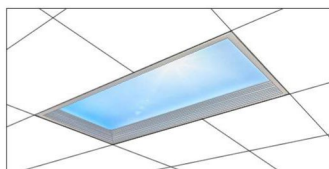

2. Connect the power cord, the test lamp can turn on the light normally and remote control. Then the lamp is stuck into the triangular keel, and no other accessories are required after it is firm.