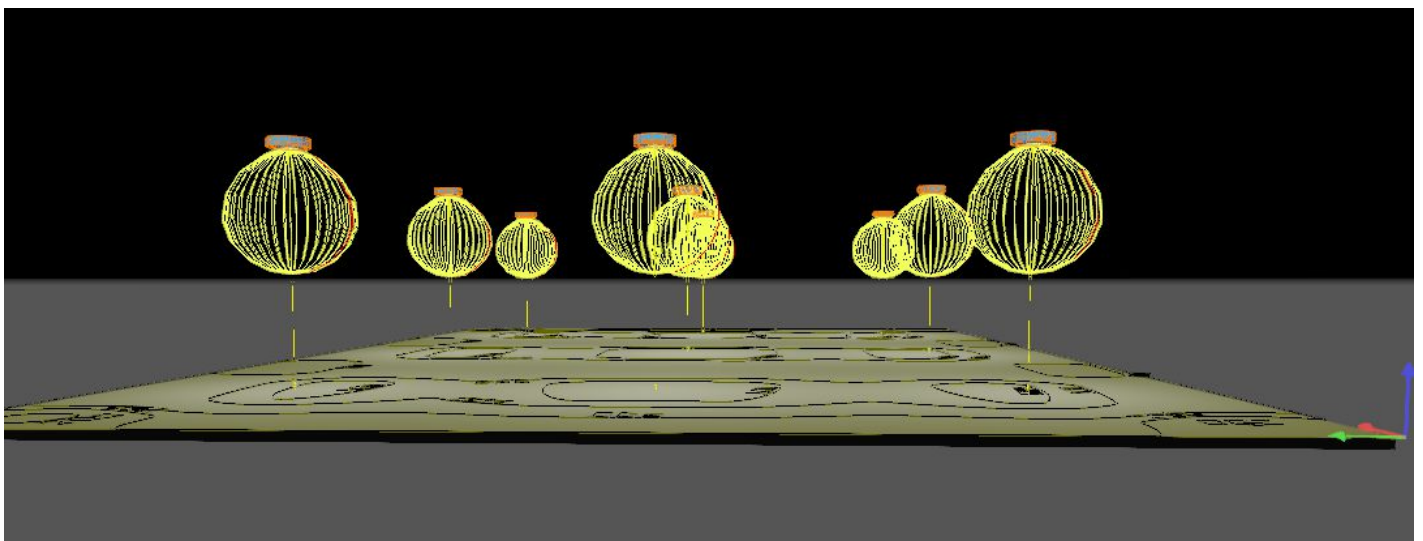

▶ Optics

Tech.Support:

Tell us the place/L,W and usage,we have an engineer team to respond the DIALUX for lights quantity and effects, IES files are available upon request.