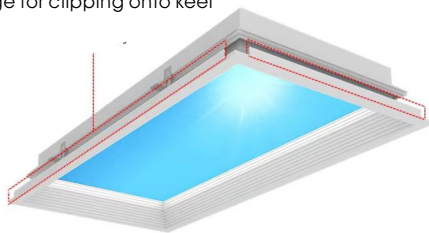

► Installation diagram

With edge for clipping onto keel

1. Card keel type