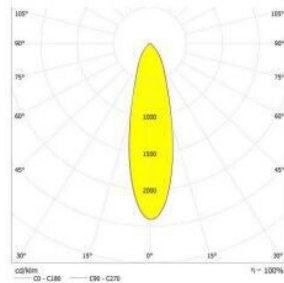

► Surface Of Intensity Distribution

30°

► Application case

Skylight can also be widely applied in daily life. The smooth gentle light can present the viewer a better visual sense and provide the healthy lighting environment which gives user a peaceful space. Such as Reading room, Bedroom, and Living room, baby room, basements, non-windows attic etc.