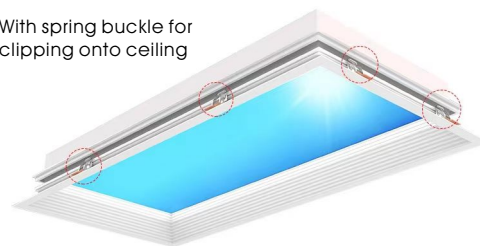

With spring buckle for clipping onto ceiling

2. Opening type