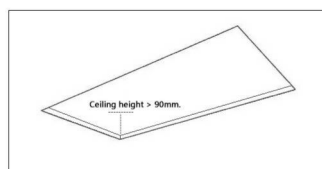

Installation Instructions

1. Cut a hole in the ceiling according to the size specified in the table below. The lamp body is 80mm in height, and an additional 90mm space should be reserved above the suspended ceiling.