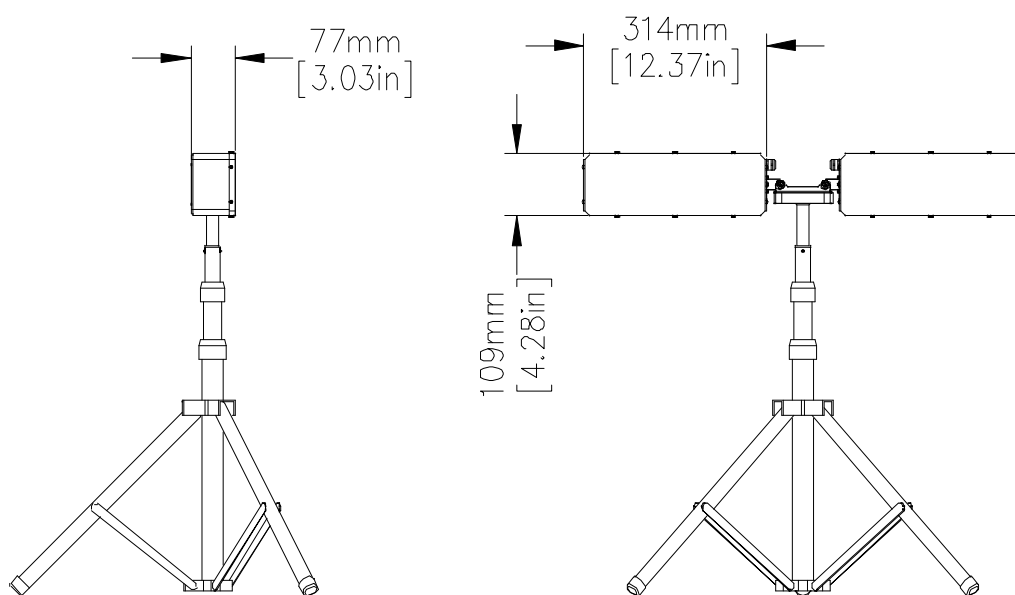

► Features

- ☑ the mast height is 1.6m ,2m,2.8m ,3.5m is for optional or customized
- ☑ Aluminium alloy or stainless steel material ,rugged ,durable and portable
- ☑ 2*50w LED light fix at the top of mast ,shooting distance 100-150m
- ☑ Philips or Osram brand ,the lifetime is more than 50000h,Brightness up to 150lm/W
- ☑ The direction and angle is adjustable
- ☑ Easy carry or move ,weight is less than 8kg
- ☑ Whole lamp IP 65 waterproof rating

► Product picture

MODEL:BB-HJD-2X50W

DATA SHEET

Power	2X50W
Luminous Flux	15000lm
Dimension(mm)	H600(min)-3500(max)*W700
Net weight	7.6kg(16.75lb)
Beam Angle	120°
Materials	Aluminum alloy+PMMA lens
Luminous Efficacy	130/lm/W, 150lm/W Optional
Operation Temp	-40 to +45°C
CCT	2700K SW/3000K WW /4100K NW/5000K DW/5700K CW /6500K SCW
CRI	80+
Life Span	50,000 hours at 25°C
Voltage	100-277VAC/50-60Hz ,200-480VAC/50-60Hz
Driver	UL listed power supply
Dimming	0-10V dimmable (Optional)
Cover	PMMA
Luminous Source	3030 SMD LED
IP rating	Ip65
PF	>0.95
Warranty	5 Years

► Application case

Temporary lighting, engineering decoration, outdoor temporary lighting and so on

► Dimension

- The mast height is 1.6m ,2m,2.8m ,3.5m is for optional or customized

▶ Surface Of Intensity Distribution

▶ Tripod Stand

Lighting Direction Adjustment

► Plug

Plug can be optional as required ,Please contact sales.

► Package

Item	Packaging	Carton Size(mm)	N.W	G.W
2X50W	1pc/CTN	680X180X380	7.6kg (16.75lb)	8.2kg (18.07lb)