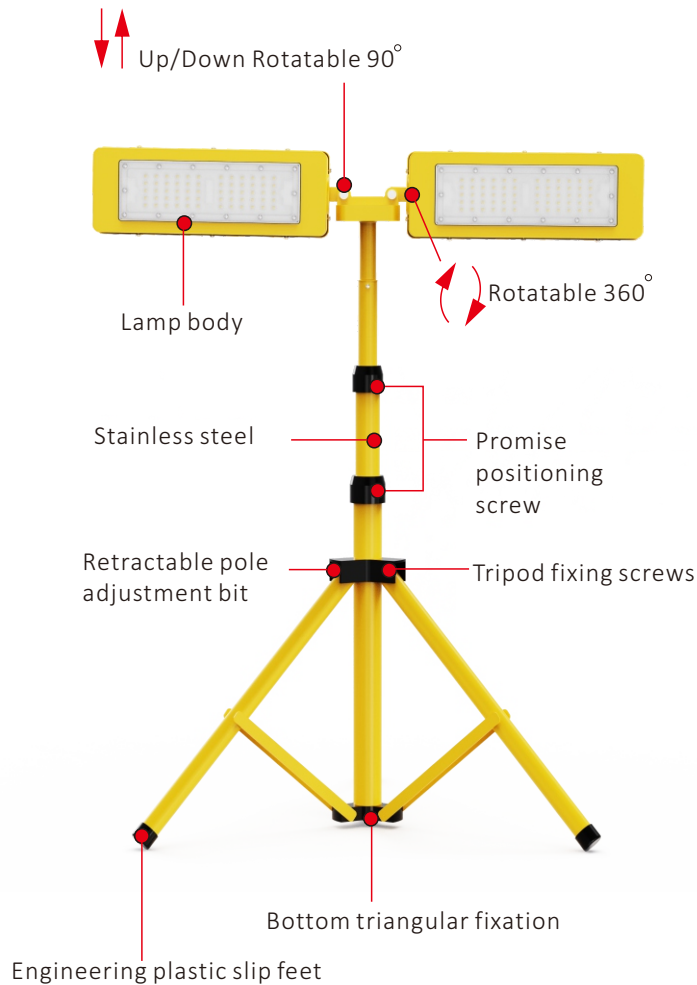

▶ Tripod Stand