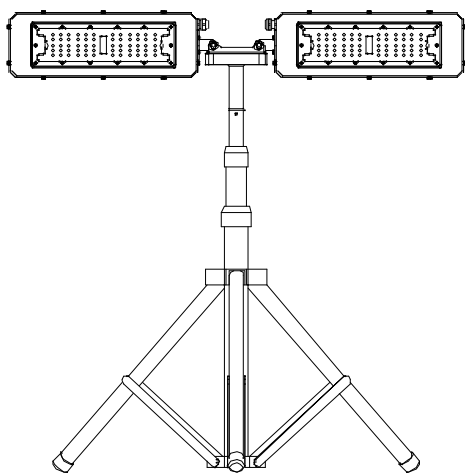

PORTABLE TRIPOD WORKING LIGHT

HIGH LIGHT · Large range, high brightness, long range

Power:2X50W

Illuminating brightness Large range, high brightness, long range, long life of the bulb, the lamp tray consists of two efficient 50W LED lamp caps. The average service life is more than 50000 hours. and the lighting angle can be adjusted in a large range up and down, and the distance of concentrating light is more than 150 meters.

► Features

- ☑ the mast height is 1.6m ,2m,2.8m ,3.5m is for optional or customized
- ☑ Aluminium alloy or stainless steel material ,rugged ,durable and portable
- ☑ 2*50w LED light fix at the top of mast ,shooting distance 100-150m
- ☑ Philips or Osram brand ,the lifetime is more than 50000h,Brightness up to 150lm/W
- ☑ The direction and angle is adjustable
- ☑ Easy carry or move ,weight is less than 8kg
- ☑ Whole lamp IP 65 waterproof rating

► Product picture

MODEL:BB-HJD-2X50W

DATA SHEET

Power	2X50W
Luminous Flux	15000lm
Dimension(mm)	H600(min)-3500(max)*W700
Net weight	7.6kg(16.75lb)
Beam Angle	120°
Materials	Aluminum alloy+PMMA lens
Luminous Efficacy	130/lm/W, 150lm/W Optional
Operation Temp	-40 to +45°C
CCT	2700K SW/3000K WW /4100K NW/5000K DW/5700K CW /6500K SCW
CRI	80+
Life Span	50,000 hours at 25°C
Voltage	100-277VAC/50-60Hz ,200-480VAC/50-60Hz
Driver	UL listed power supply
Dimming	0-10V dimmable (Optional)
Cover	PMMA
Luminous Source	3030 SMD LED
IP rating	Ip65
PF	>0.95
Warranty	5 Years

► Application case

Temporary lighting, engineering decoration, outdoor temporary lighting and so on

► Dimension

- The mast height is 1.6m ,2m,2.8m ,3.5m is for optional or customized

▶ Surface Of Intensity Distribution