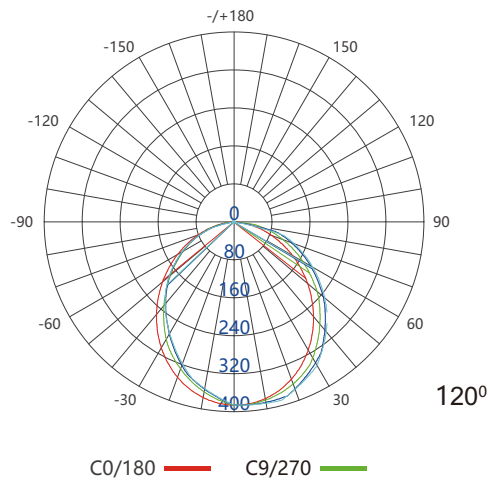

► Features

- ☑ the mast height is 1.6m ,2m,2.8m ,3.5m is for optional or customized
- ☑ Aluminium alloy or stainless steel material ,rugged ,durable and portable
- ☑ 2*50w LED light fix at the top of mast ,shooting distance 100-150m
- ☑ Philips or Osram brand ,the lifetime is more than 50000h,Brightness up to 150lm/W
- ☑ The direction and angle is adjustable
- ☑ Easy carry or move ,weight is less than 8kg
- ☑ Whole lamp IP 65 waterproof rating

► Product picture

MODEL:BB-HJD-2X50W

DATA SHEET

Power	2X50W
Luminous Flux	15000lm
Dimension(mm)	H600(min)-3500(max)*W700
Net weight	7.6kg(16.75lb)
Beam Angle	120°
Materials	Aluminum alloy+PMMA lens
Luminous Efficacy	130/lm/W, 150lm/W Optional
Operation Temp	-40 to +45°C
CCT	2700K SW/3000K WW /4100K NW/5000K DW/5700K CW /6500K SCW
CRI	80+
Life Span	50,000 hours at 25°C
Voltage	100-277VAC/50-60Hz ,200-480VAC/50-60Hz
Driver	UL listed power supply
Dimming	0-10V dimmable (Optional)
Cover	PMMA
Luminous Source	3030 SMD LED
IP rating	Ip65
PF	>0.95
Warranty	5 Years

► Model Nomenclature

Model:BB-HJD-2x50W-AB-EFG-H,For example:BB-HJD-2x50W-LD-27K901-2.8M

Electric Character		Optics Character			Physical Character
A	B	E	F	G	H
Input voltage	Dimming	CCT	CRI	LED CHIP	Installation
L-100-277V H-200-480V	Blank-No Dim D-Dimmable	27K-2700K 30K-3000K 40K-4000K 50K-5000K 57K-5700K 65K-6500K	70-Ra70 80-Ra80 90-Ra90	1-Philips 2-Osram 3-HWX	Mild steel shelf bracket(max) 1.6m 2m 2.8m 3.5m

► Application case

Temporary lighting, engineering decoration, outdoor temporary lighting and so on

► Dimension

- The mast height is 1.6m ,2m,2.8m ,3.5m is for optional or customized

▶ Surface Of Intensity Distribution