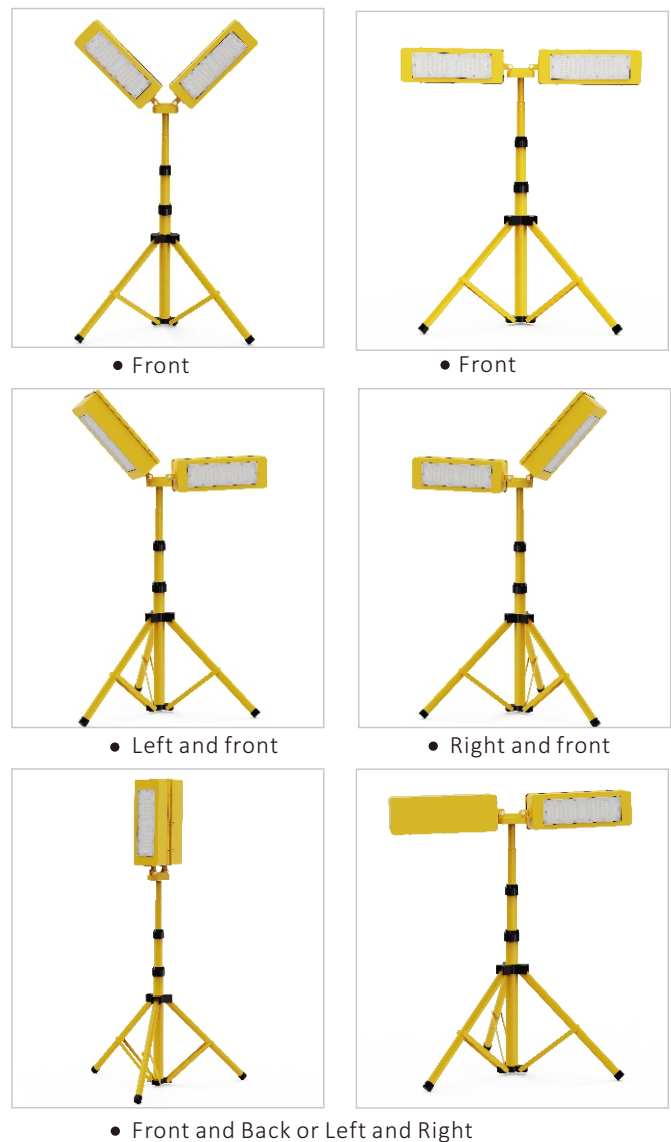

PORTABLE TRIPOD WORKING LIGHT

HIGH LIGHT · Large range, high brightness, long range

Power:2X50W

Illuminating brightness Large range, high brightness, long range, long life of the bulb, the lamp tray consists of two efficient 50W LED lamp caps. The average service life is more than 50000 hours. and the lighting angle can be adjusted in a large range up and down, and the distance of concentrating light is more than 150 meters.

► Features

- ☑ the mast height is 1.6m ,2m,2.8m ,3.5m is for optional or customized
- ☑ Aluminium alloy or stainless steel material ,rugged ,durable and portable
- ☑ 2*50w LED light fix at the top of mast ,shooting distance 100-150m
- ☑ Philips or Osram brand ,the lifetime is more than 50000h,Brightness up to 150lm/W
- ☑ The direction and angle is adjustable
- ☑ Easy carry or move ,weight is less than 8kg
- ☑ Whole lamp IP 65 waterproof rating

► Application case

Temporary lighting, engineering decoration, outdoor temporary lighting and so on

► Dimension

- The mast height is 1.6m ,2m,2.8m ,3.5m is for optional or customized

▶ Surface Of Intensity Distribution

▶ Tripod Stand

Lighting Direction Adjustment

► Plug

Plug can be optional as required ,Please contact sales.

► Package

Item	Packaging	Carton Size(mm)	N.W	G.W
2X50W	1pc/CTN	680X180X380	7.6kg (16.75lb)	8.2kg (18.07lb)